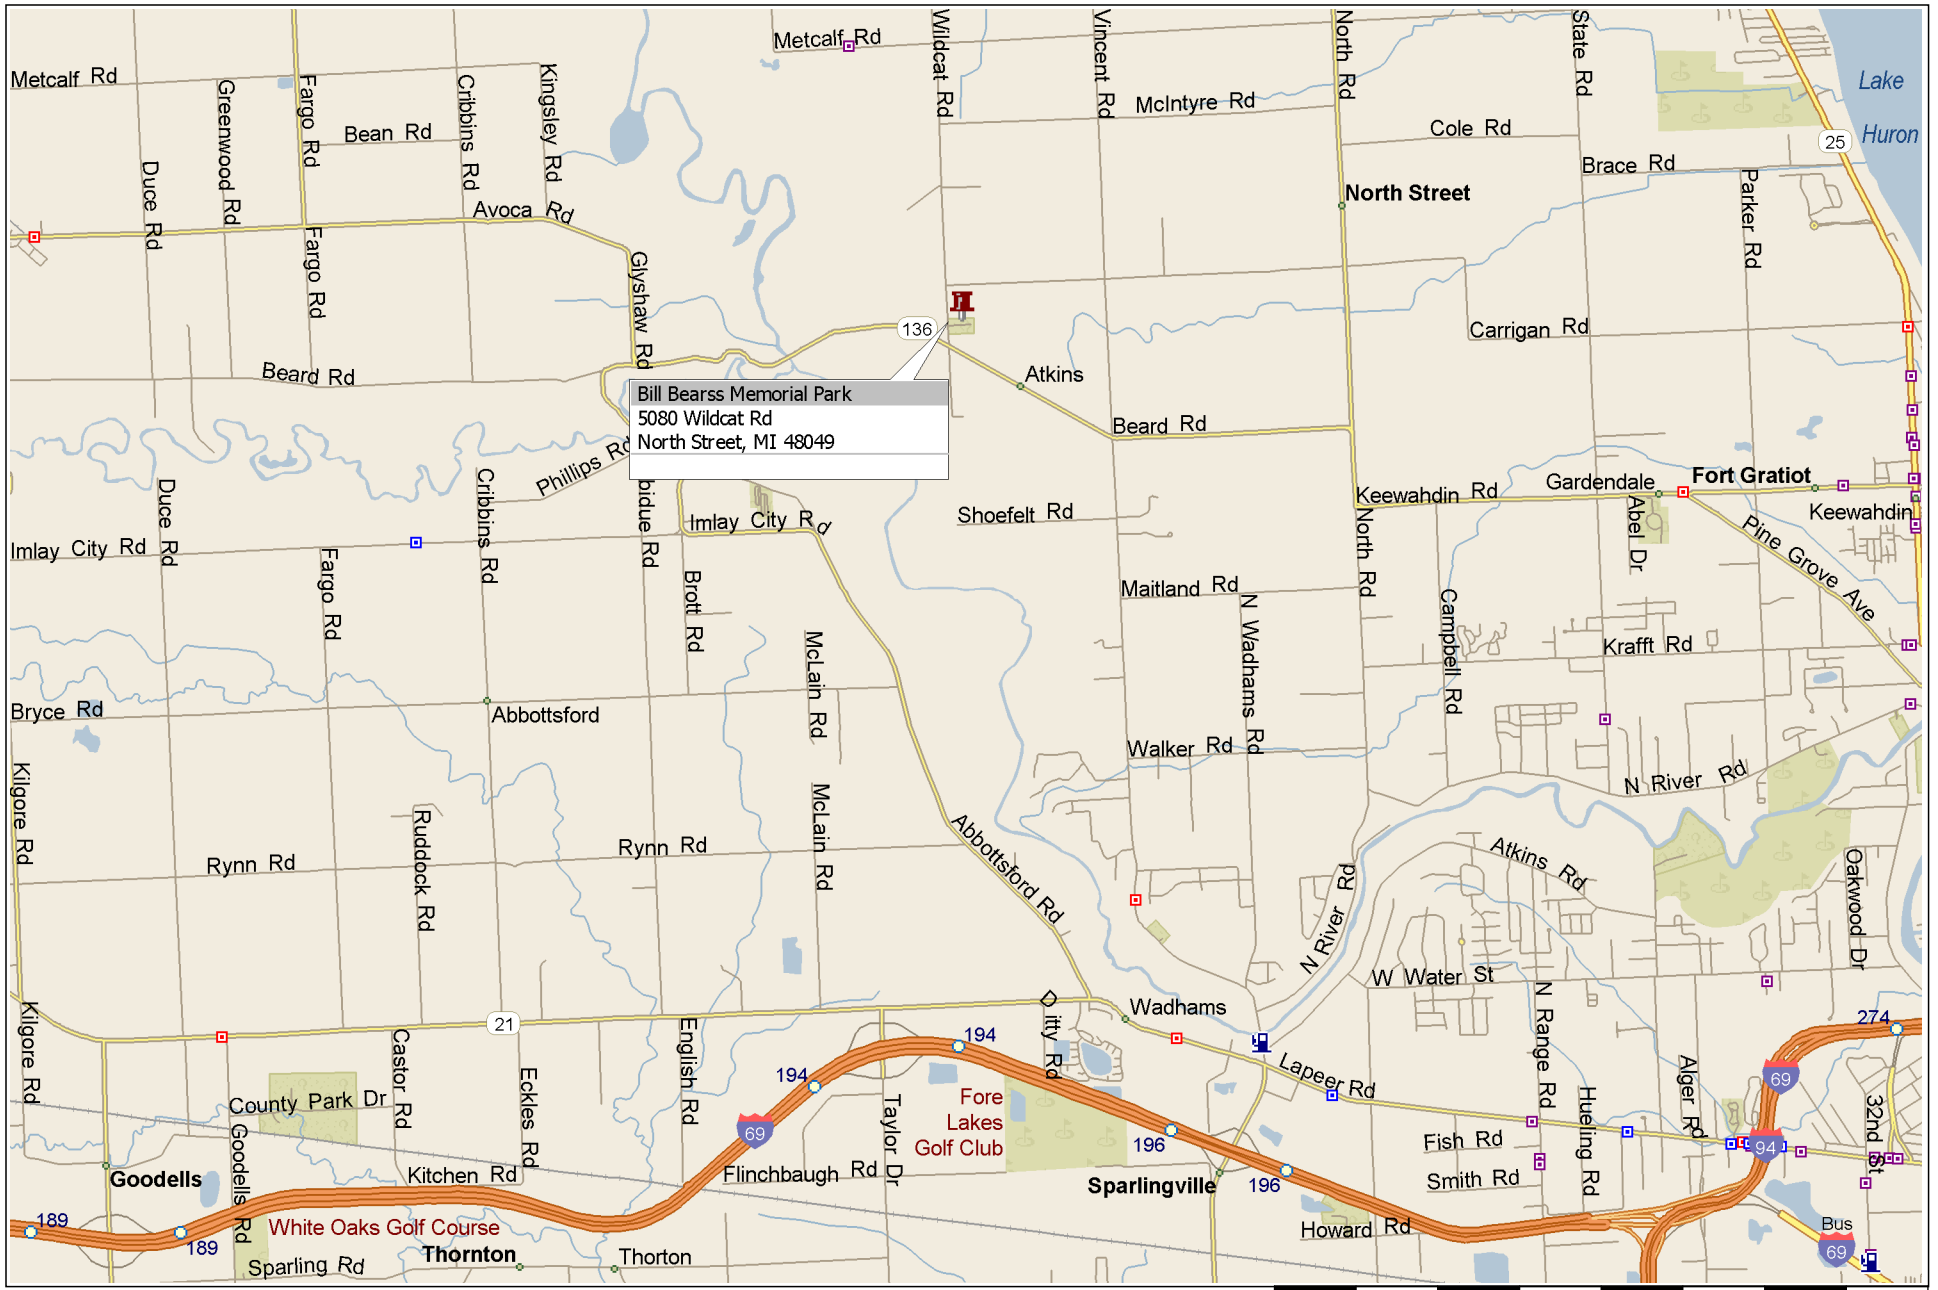

# Bill Bearss Memorial Park

Copyright © and (P) 1988–2008 Microsoft Corporation and/or its suppliers. All rights reserved. <http://www.microsoft.com/streets/>  
Certain mapping and direction data © 2008 NAVTEQ. All rights reserved. The Data for areas of Canada includes information taken with permission from Canadian authorities, including: © Her Majesty the Queen in Right of Canada, © Queen's Printer for Ontario. NAVTEQ and NAVTEQ ON BOARD are trademarks of NAVTEQ. © 2008 Tele Atlas North America, Inc. All rights reserved. Tele Atlas and Tele Atlas North America are trademarks of Tele Atlas, Inc. © 2008 by Applied Geographic Systems. All rights reserved.