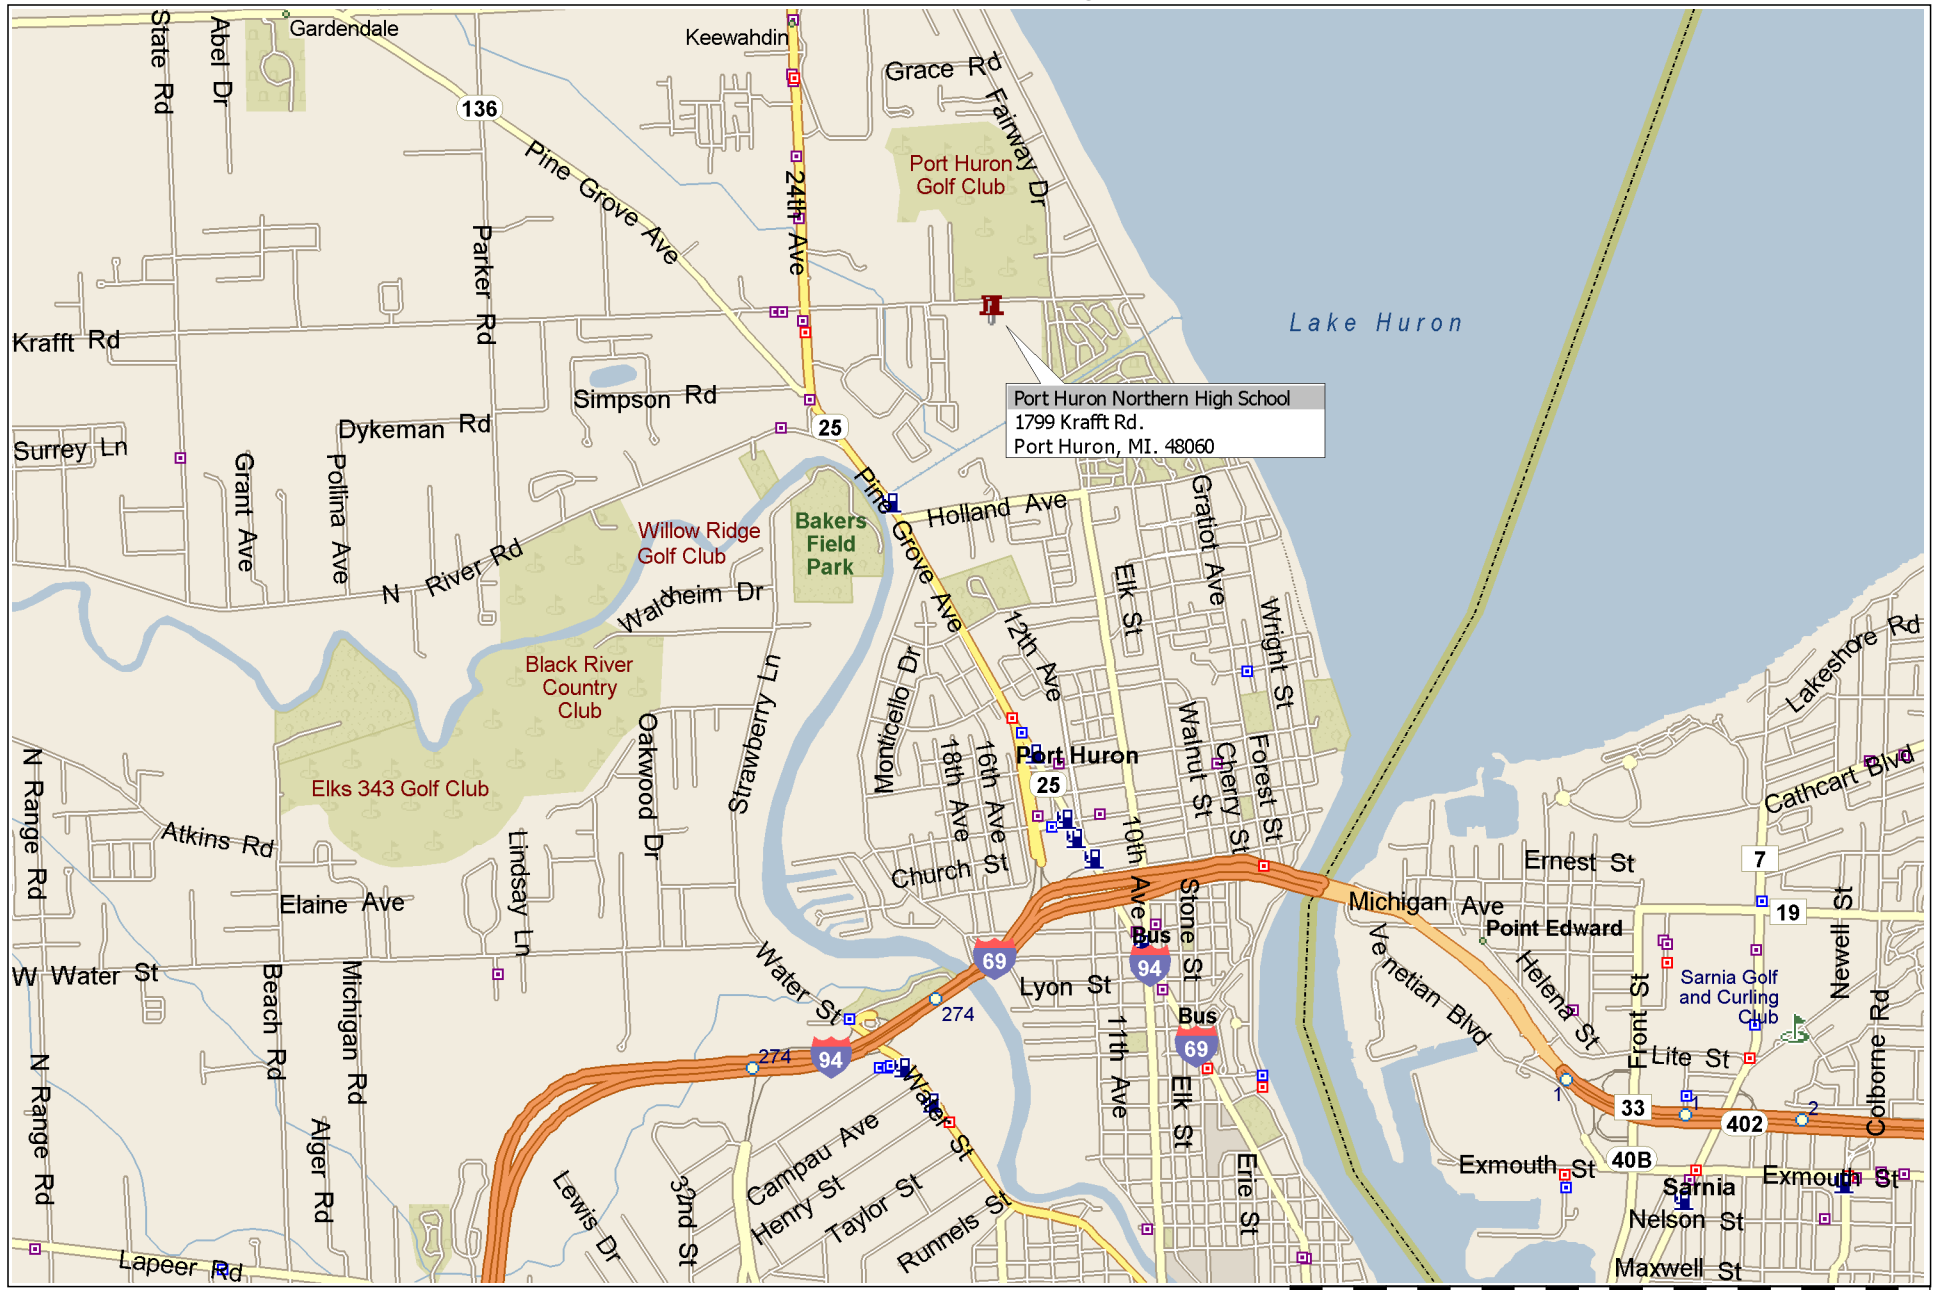

Port Huron Northern High School

Copyright © and (P) 1988–2008 Microsoft Corporation and/or its suppliers. All rights reserved. <http://www.microsoft.com/streets/>
Certain mapping and direction data © 2008 NAVTEQ. All rights reserved. The Data for areas of Canada includes information taken with permission from Canadian authorities, including: © Her Majesty the Queen in Right of Canada, © Queen's Printer for Ontario. NAVTEQ and NAVTEQ ON BOARD are trademarks of NAVTEQ. © 2008 Tele Atlas North America, Inc. All rights reserved. Tele Atlas and Tele Atlas North America are trademarks of Tele Atlas, Inc. © 2008 by Applied Geographic Systems. All rights reserved.